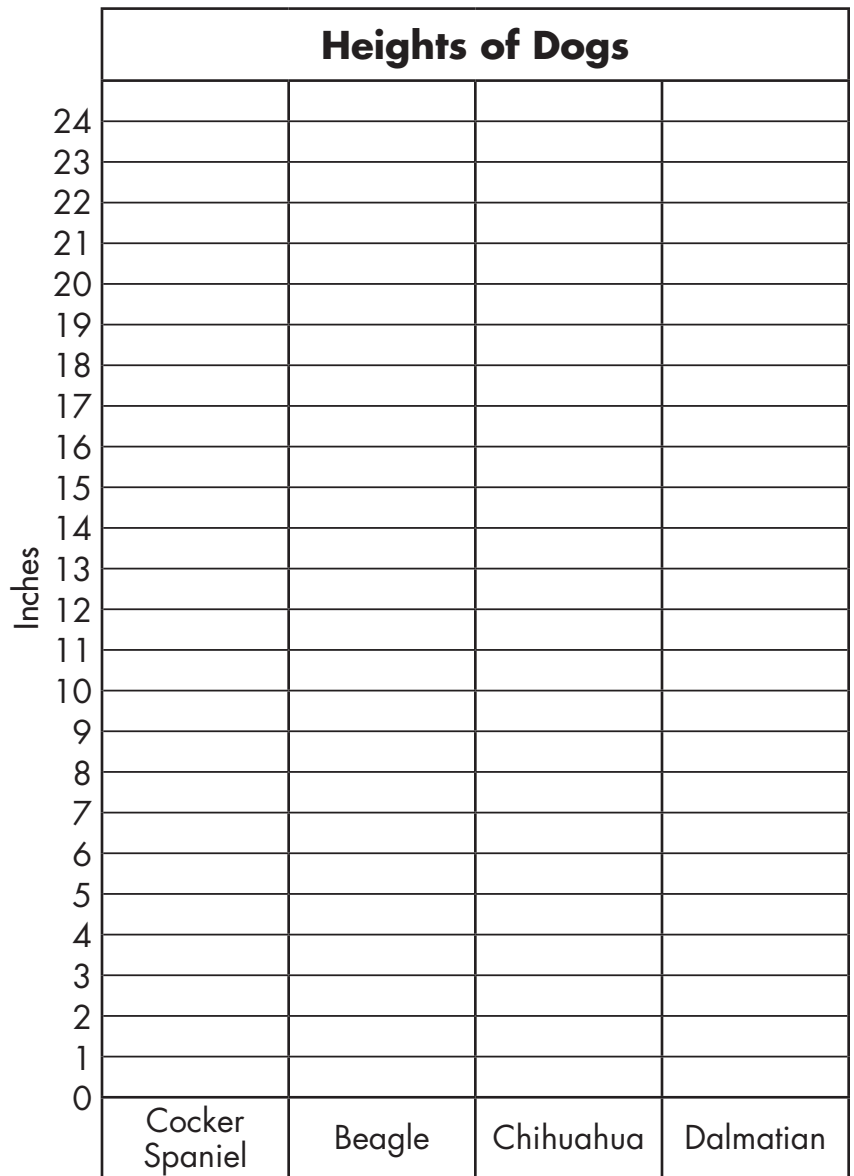

How Tall?

Use the dog heights to complete the bar graph.

Dog Heights	
Cocker Spaniel	— 15 in.
Beagle	— 16 in.
Chihuahua	— 10 in.
Dalmatian	— 24 in.

Beagles are hounds with a strong sense of smell. They are one of the most popular breeds of dogs in the USA. This beagle was abandoned by his owners when they found out he was sick. Now he is well and found a good home with room to play.

Dog Breeds

Use the graph to answer the questions.

1. Which dog is the tallest? _____
2. Which dog is the shortest? _____
3. How much taller is the beagle than the Chihuahua? _____

Write about it: How is taking care of a large dog, such as a Dalmatian, different than taking care of a small dog, such as a Chihuahua?